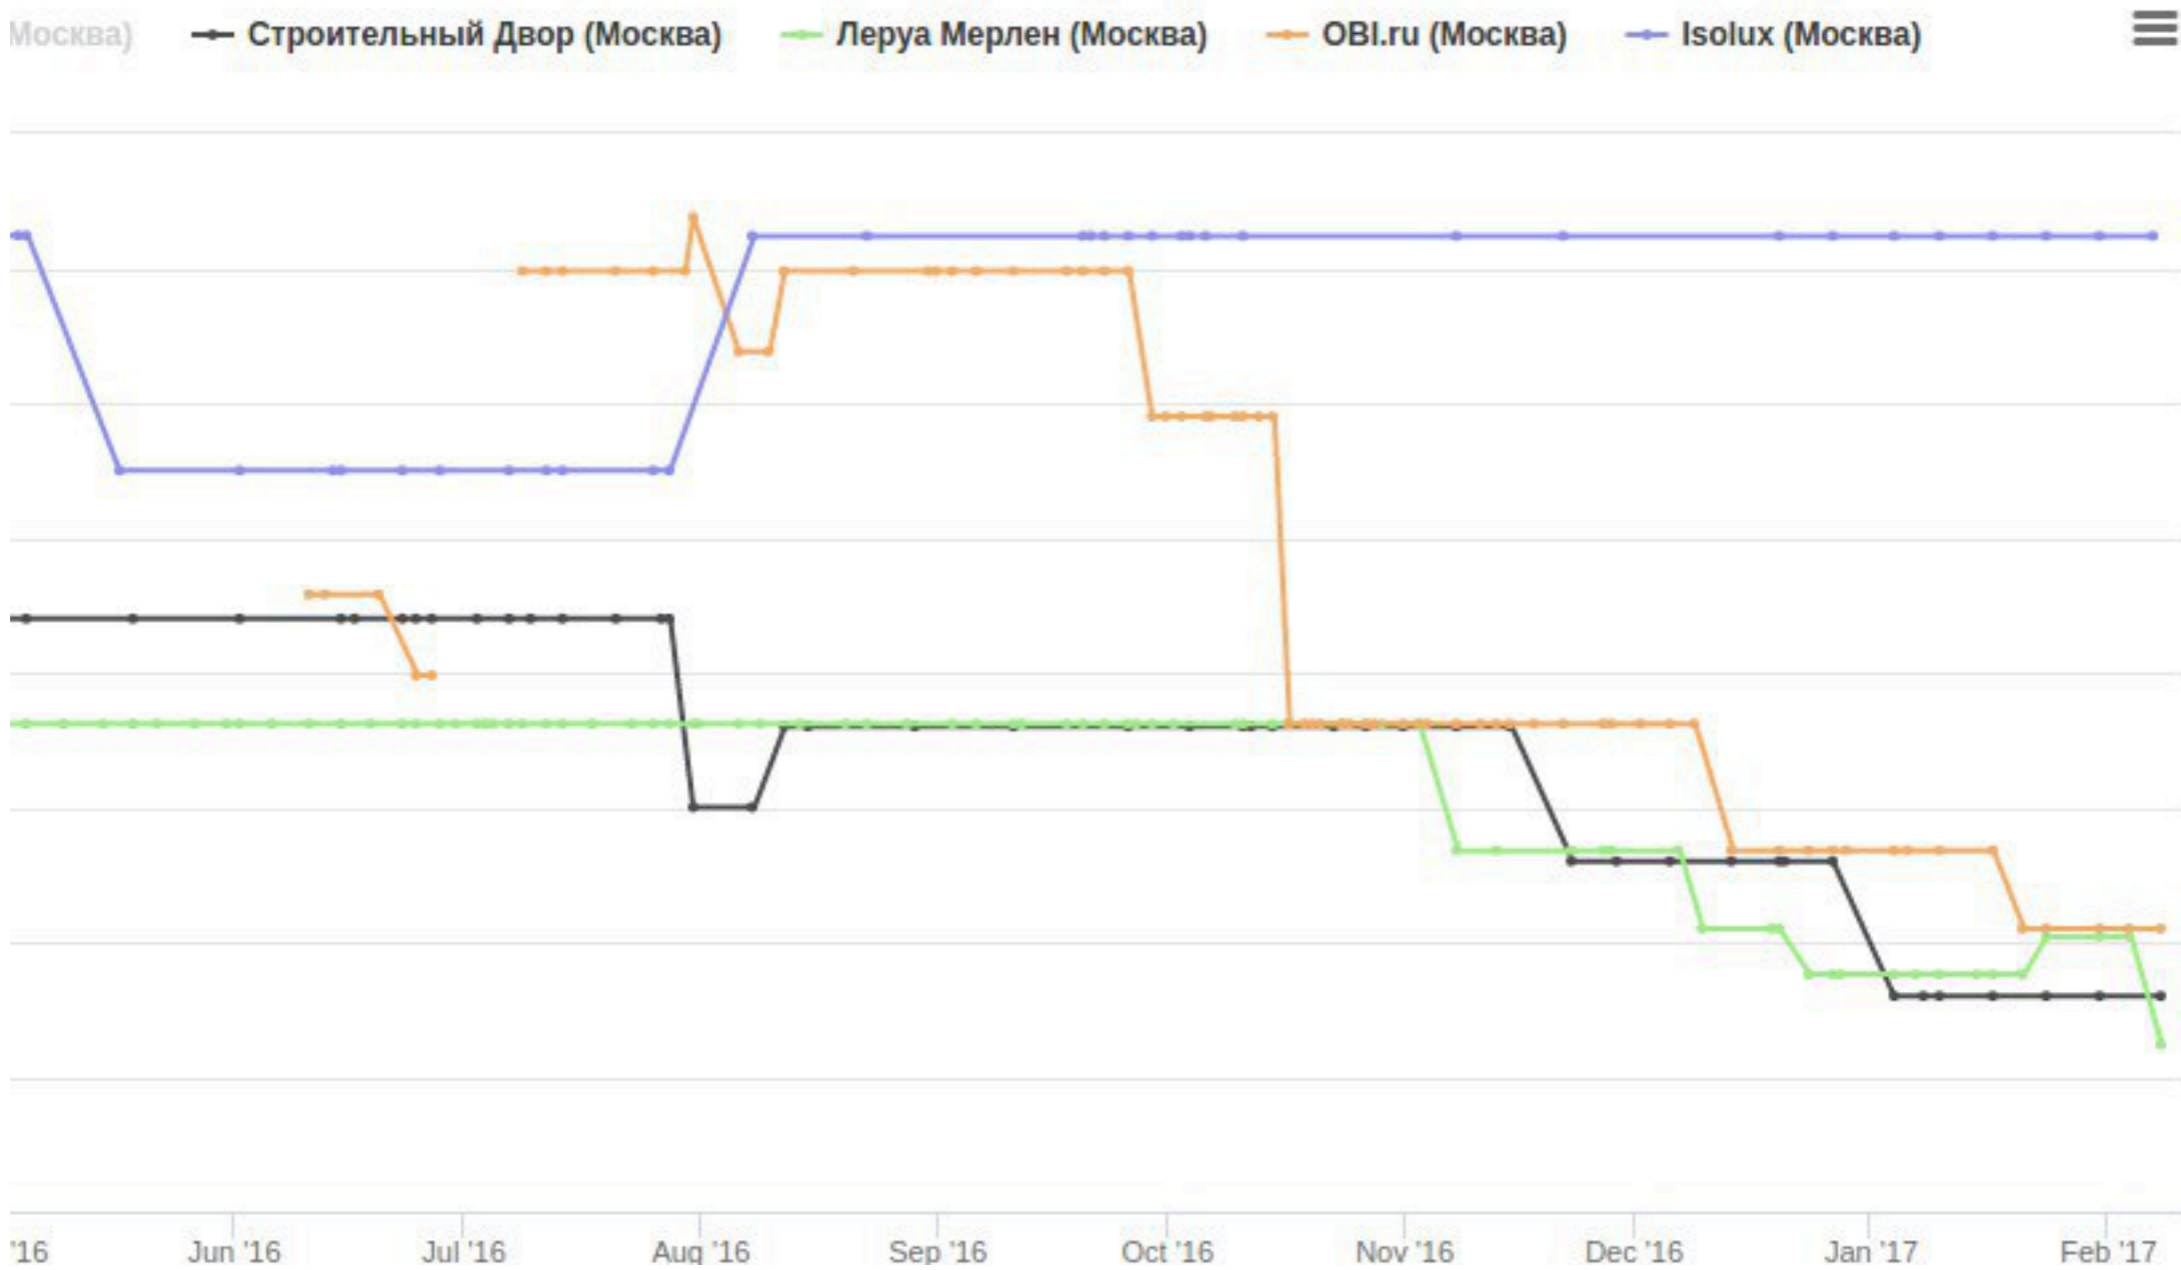

Some examples of 'productivity':

isolux.ru does not care