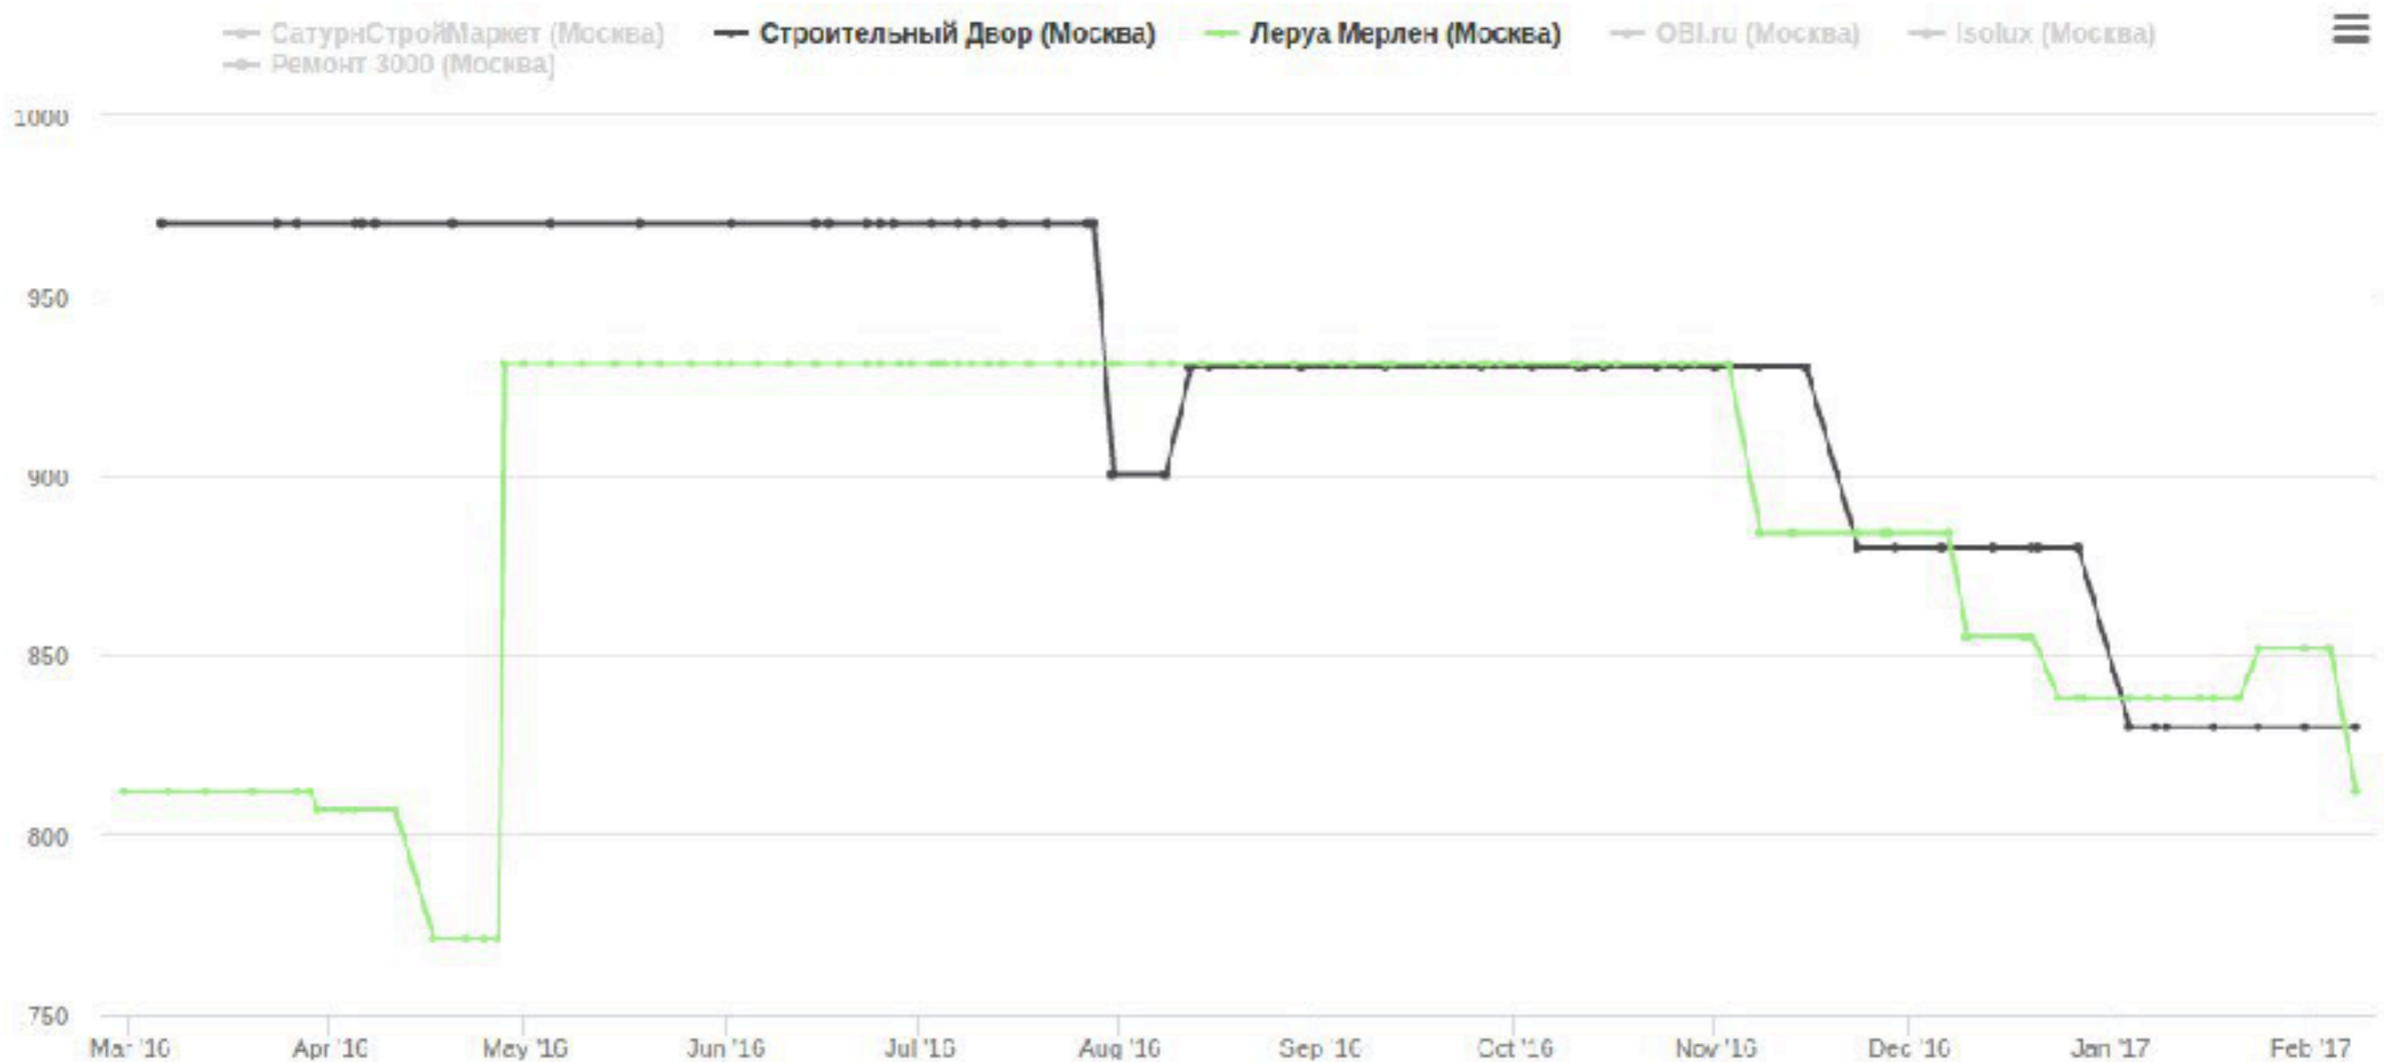

Getrealprice track prices for all DIY duplicates/ analogs between most known retailers.

Some examples of 'productivity':

sdvor.ru follows leroymerlin.ru in delay of **1 day** (SKU = Ceresit, City = Spb)

Price history