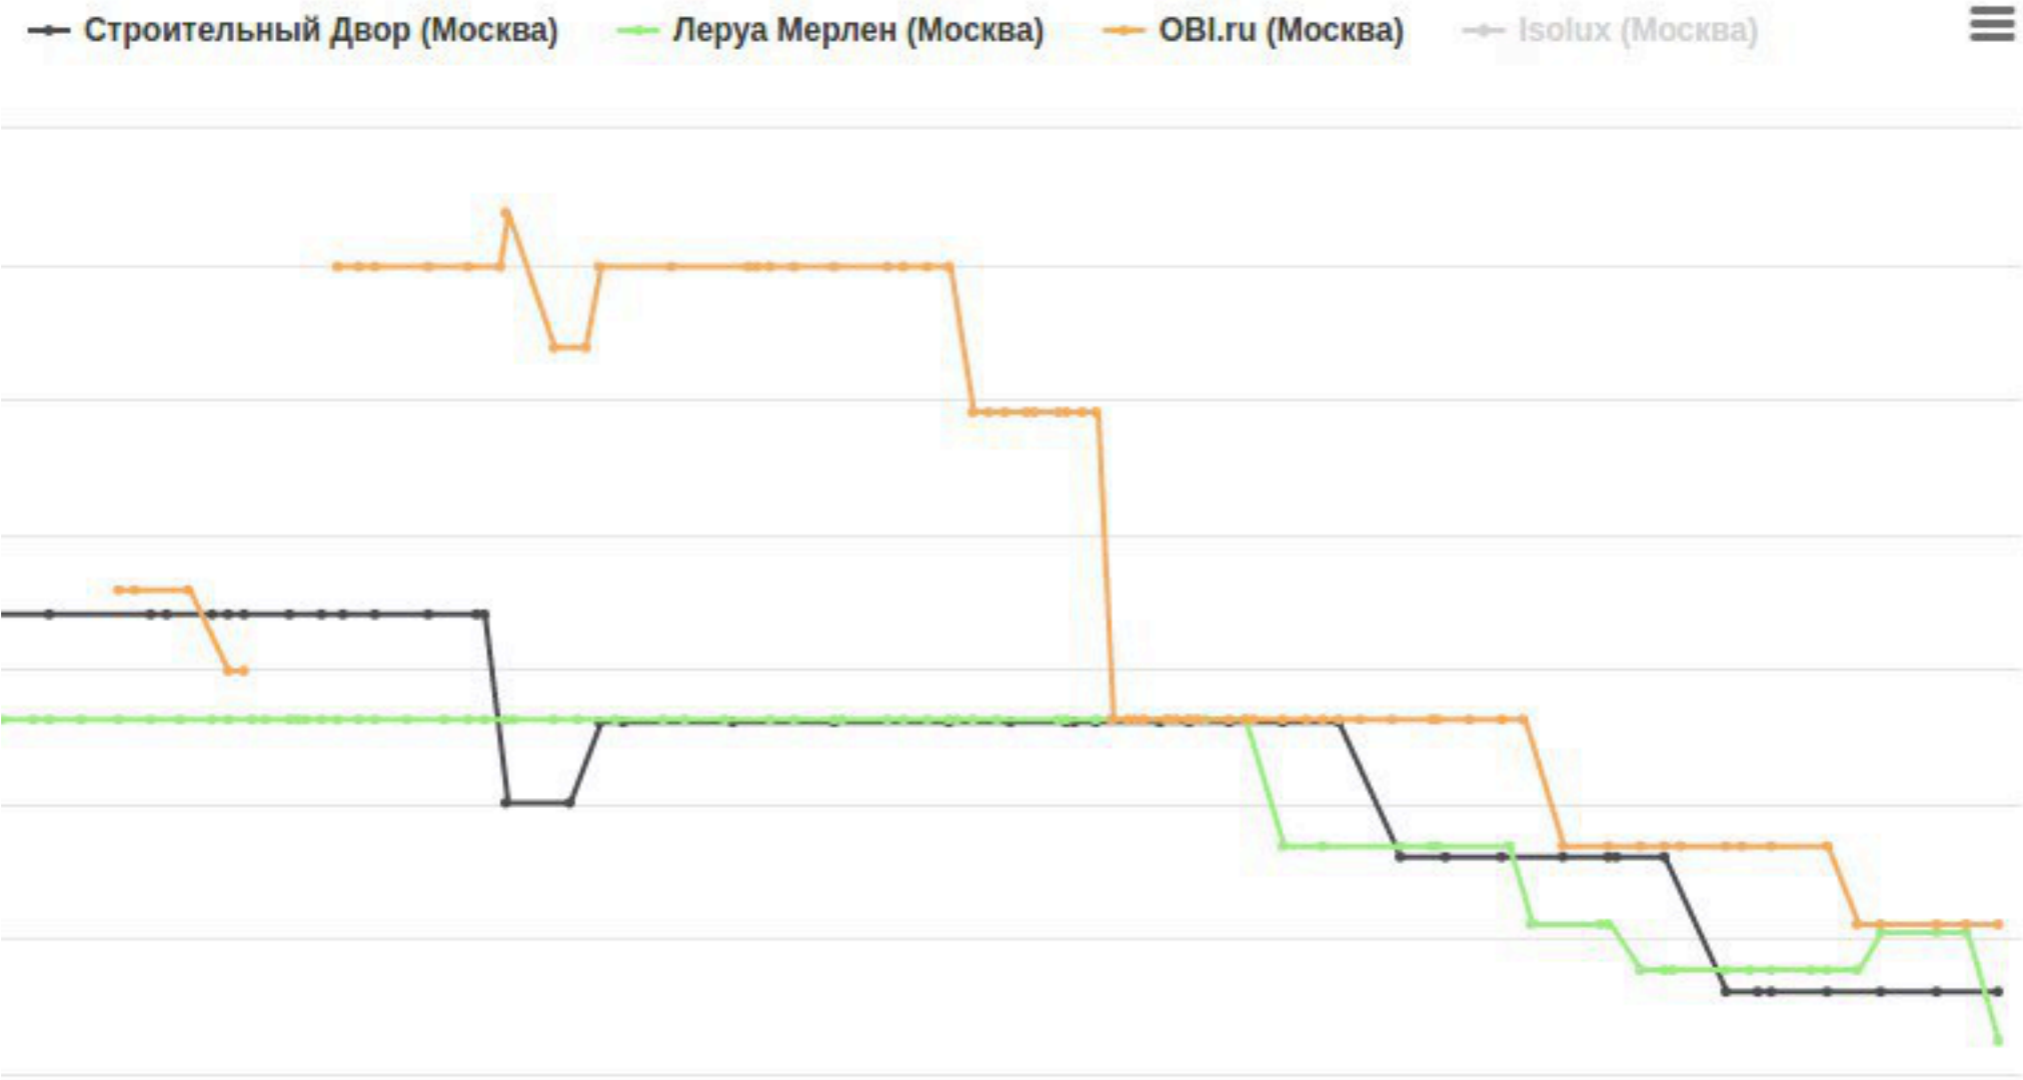

Some examples of 'productivity':

OBI automatic pricing lags in 3-4 days: